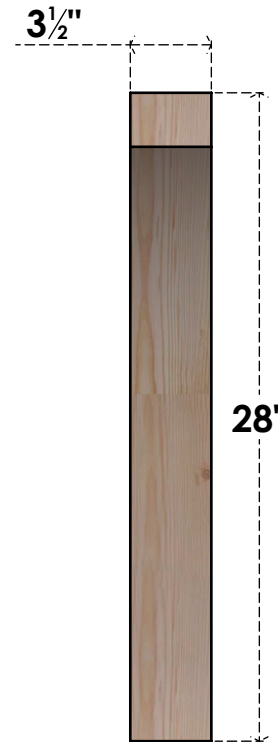

BRC04X20X28THR00SDF

3 1/2"W X 20"D X 28"H THORTON SMOOTH BRACE, DOUGLAS FIR

SIDE

FRONT

EKENA MILLWORK
 2300 WEST MAIN ST.
 CLARKSVILLE, TX 75426
 TOLL FREE: 866-607-0453
 WWW.EKENAMILLWORK.COM

NOTES

1. INSTALLATION TO BE COMPLETED IN ACCORDANCE WITH MANUFACTURER'S SPECIFICATIONS.
2. DRAWING MAY NOT BE TO SCALE
3. THIS DRAWING IS INTENDED FOR DESIGN AND PLANNING PURPOSES ONLY.
4. ALL INFORMATION CONTAINED HEREIN WAS CURRENT AT THE TIME OF DEVELOPMENT BUT MUST BE REVIEWED AND APPROVED BY THE PRODUCT MANUFACTURER TO BE CONSIDERED ACCURATE.
5. PRODUCTS ARE NOT KILN DRIED. THIS ITEM IS UNIQUE AND WILL CONTAIN THE NATURAL VARIATIONS THAT THE WOOD SPECIES OFFERS. THIS MAY RESULT IN VARIATIONS UP TO 1/4"