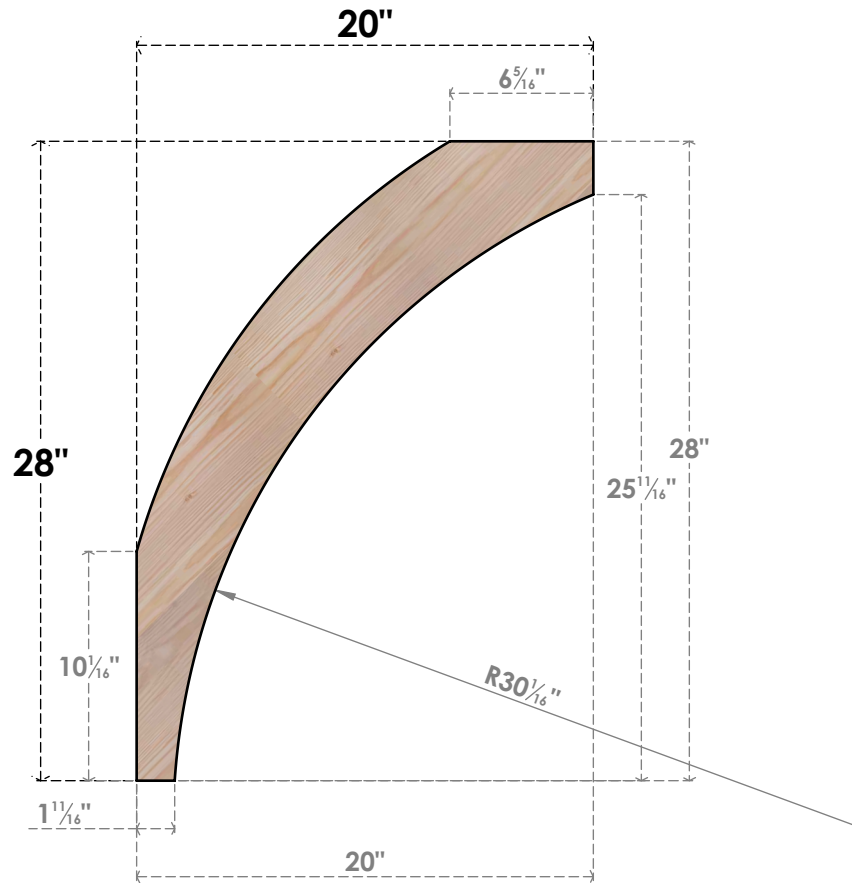

BRC04X20X28THR00SDF

3 1/2"W X 20"D X 28"H THORTON SMOOTH BRACE, DOUGLAS FIR

SIDE

FRONT

EKENA MILLWORK
 2300 WEST MAIN ST.
 CLARKSVILLE, TX 75426
 TOLL FREE: 866-607-0453
 WWW.EKENAMILLWORK.COM

NOTES

1. INSTALLATION TO BE COMPLETED IN ACCORDANCE WITH MANUFACTURER'S SPECIFICATIONS.
2. DRAWING MAY NOT BE TO SCALE
3. THIS DRAWING IS INTENDED FOR DESIGN AND PLANNING PURPOSES ONLY.
4. ALL INFORMATION CONTAINED HEREIN WAS CURRENT AT THE TIME OF DEVELOPMENT BUT MUST BE REVIEWED AND APPROVED BY THE PRODUCT MANUFACTURER TO BE CONSIDERED ACCURATE.
5. PRODUCTS ARE NOT KILN DRIED. THIS ITEM IS UNIQUE AND WILL CONTAIN THE NATURAL VARIATIONS THAT THE WOOD SPECIES OFFERS. THIS MAY RESULT IN VARIATIONS UP TO 1/4"